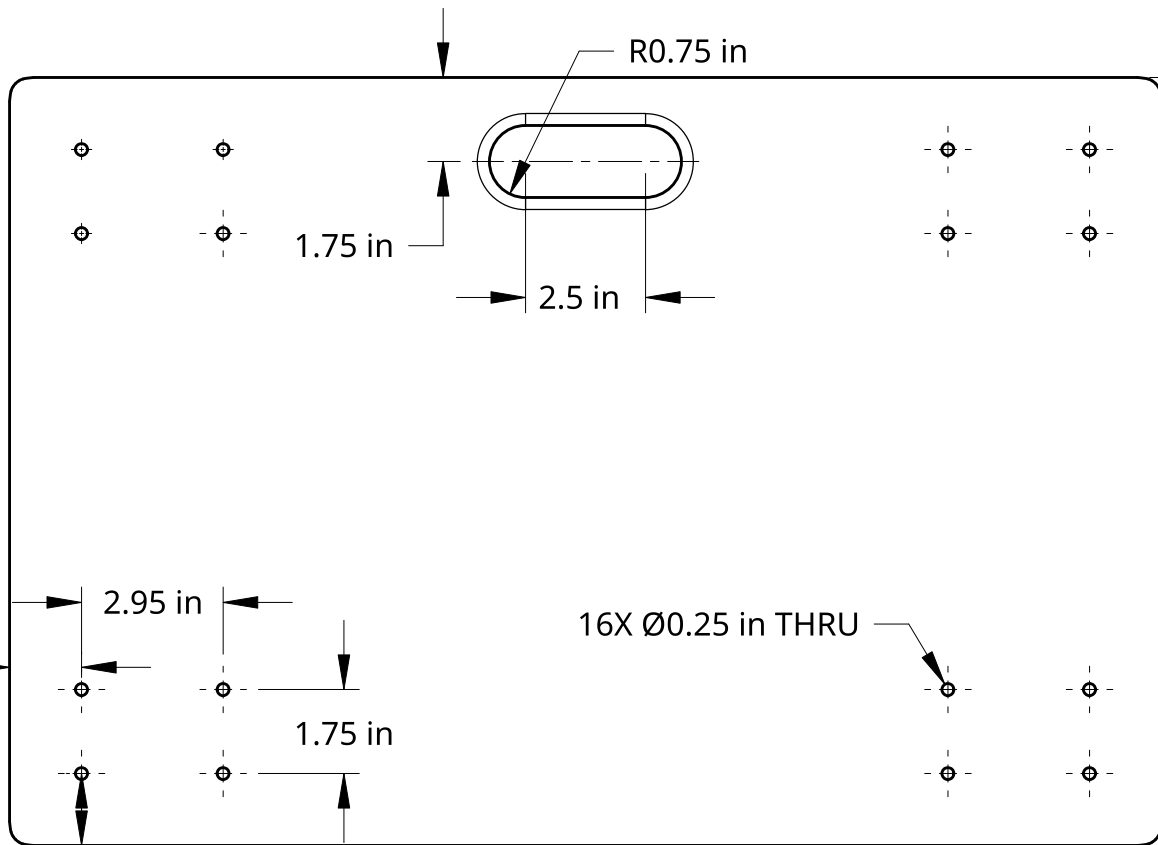

B

A

B

A

SCALE 1:12

BoM	
Qty	Description
4	caster wheels
16	1/4-20 x1.25" bolt
16	nuts
16	washers

UNLESS OTHERWISE SPECIFIED, DIMENSIONS ARE IN MILLIMETERS ANGULAR = ± ° SURFACE FINISH	DRAWN	RYAN BATES	02/19/2026	TITLE <h3>Moving Dolly Dimensioned</h3>	
	CHECKED				
	APPROVED				
	DO NOT SCALE DRAWING				
BREAK ALL SHARP EDGES AND REMOVE BURRS				SIZE	A
THIRD ANGLE PROJECTION	MATERIAL	FINISH		DWG NO.	REV.
				SCALE	1:4
				WEIGHT	SHEET
					1 of 1

2

1

2

1